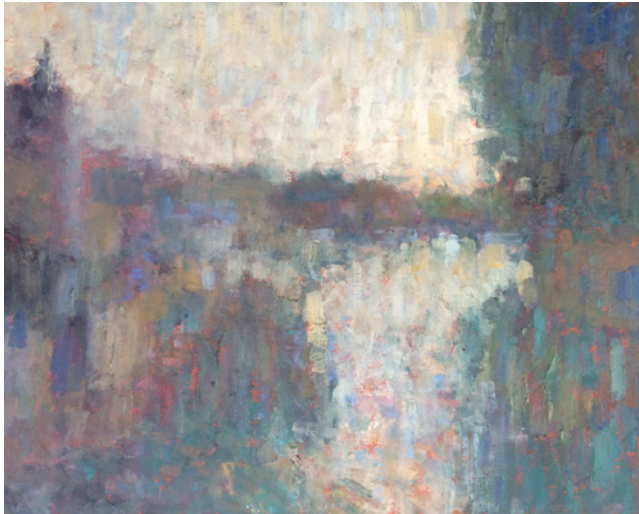

*'With Nicholas the true subtext is his passion for painting as an end in itself and the attempt to make paintings which are lyrical and wistful without sentimentality and which convey a deep sense of calm and stillness.'* Simon Quadrat PPRWA

*"Turner's scenes have a beguiling tranquility, and a suggestion of mystery, of a moment preserved in warm silence."* The Week

1. *Cornish Landscape*  
oil on board  
71x80cm

2. *Figure with Chimney and Bird*  
oil on canvas  
80x80cm

17. *Canal Path II*  
oil on board  
24x30cm

18. *Fisherman with Striped Boat*  
oil on canvas  
60x60cm

19. *Table with Garden Flowers*  
oil on canvas  
50x61cm

20. *Canal*  
oil on board  
24x30cm

21. *Canal Path*  
oil on board  
24x30cm

22. *Boats and Sail*  
oil on canvas  
40x40cm

23. *Figure and Bird*  
oil on board  
15x20cm

24. *White Figure, Harvest Time*  
oil on board  
15x20cm

25. *Flowers and Harbour*  
oil on canvas  
73x60cm