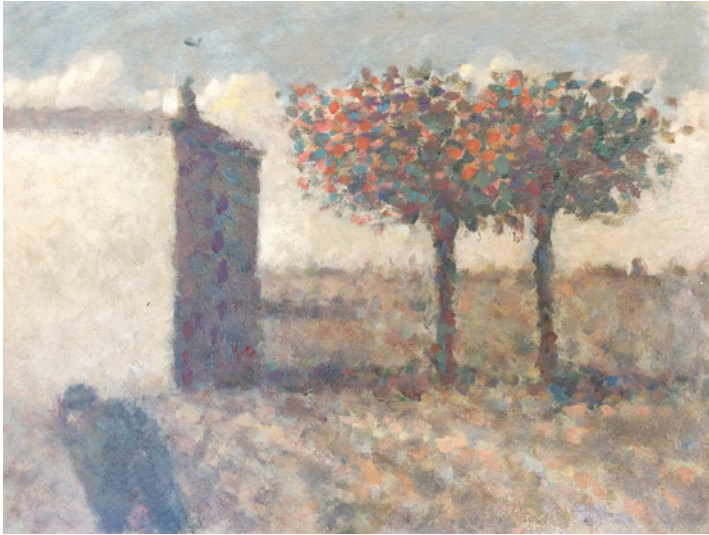

*"Turner's scenes have a beguiling tranquility, and a suggestion of mystery, of a moment preserved in warm silence."* The Week

1. *Cornish Landscape*  
oil on board  
71x80cm

2. *Figure with Chimney and Bird*  
oil on canvas  
80x80cm

12. *Harbour with Flowers and Chimney*  
oil on canvas  
60x73cm

13. *Boats in Harbour*  
oil on canvas  
80x80cm

14. *Moon and Flag*  
oil on board  
24x30cm

15. *Blue Sail*  
oil on board  
25x30cm

16. *Boats and Lighthouse*  
oil on board  
24x30cm

17. *Canal Path II*  
oil on board  
24x30cm

18. *Fisherman with Striped Boat*  
oil on canvas  
60x60cm

19. *Table with Garden Flowers*  
oil on canvas  
50x61cm

20. *Canal*  
oil on board  
24x30cm

21. *Canal Path*  
oil on board  
24x30cm

22. *Boats and Sail*  
oil on canvas  
40x40cm

23. *Figure and Bird*  
oil on board  
15x20cm

24. *White Figure, Harvest Time*  
oil on board  
15x20cm

25. *Flowers and Harbour*  
oil on canvas  
73x60cm